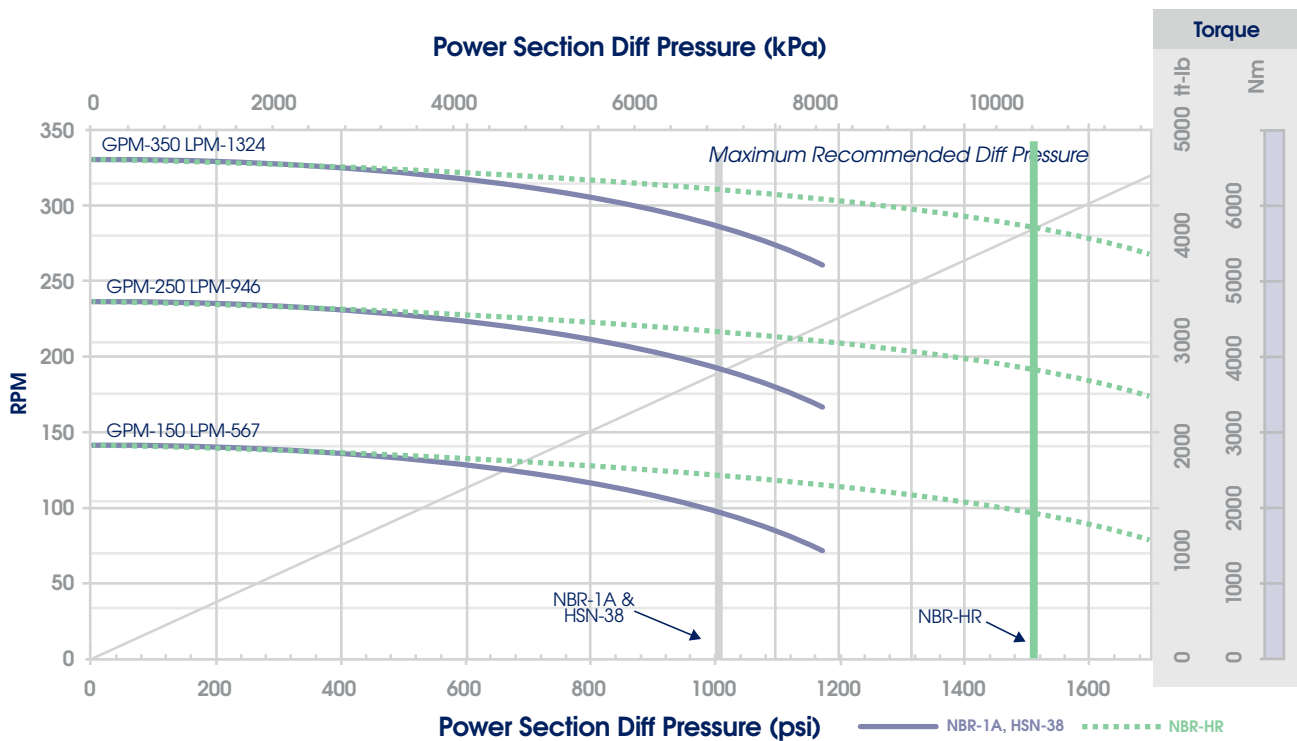

# DOWNHOLE DRILLING MOTORS

Model No: DD475566.7 4.75" 5/6 Lobes 6.7 Stages

## PERFORMANCE SPECIFICATIONS

<b>Torque Slope</b>	2.691 ft-lb/psi 0.529 Nm/kPa
<b>Flow Range</b>	150 to 350 GPM 570 to 1320 Litre/min
<b>Rotation</b>	0.946 Rev/Gal 0.250 Rev/Litre
<b>Speed Range</b>	141 to 340 RPM
<b>Off Bottom Press</b>	122 psi 840 kPa

## PERFORMANCE DETAILS

	NBR-1A & HSN-38	NBR-HR
<b>Max Diff Press psi (kPa)</b>	1010 (6930)	1510 (10390)
<b>Max Torque ft-lb (Nm)</b>	2700 (3670)	4060 (5500)
<b>Stall Diff Press psi (kPa)</b>	1510 (10390)	2260 (15590)
<b>Stall Torque ft-lb (Nm)</b>	4060 (5500)	6090 (8250)
<b>Max Recommended HP (kW)</b>	170 (127)	242 (181)